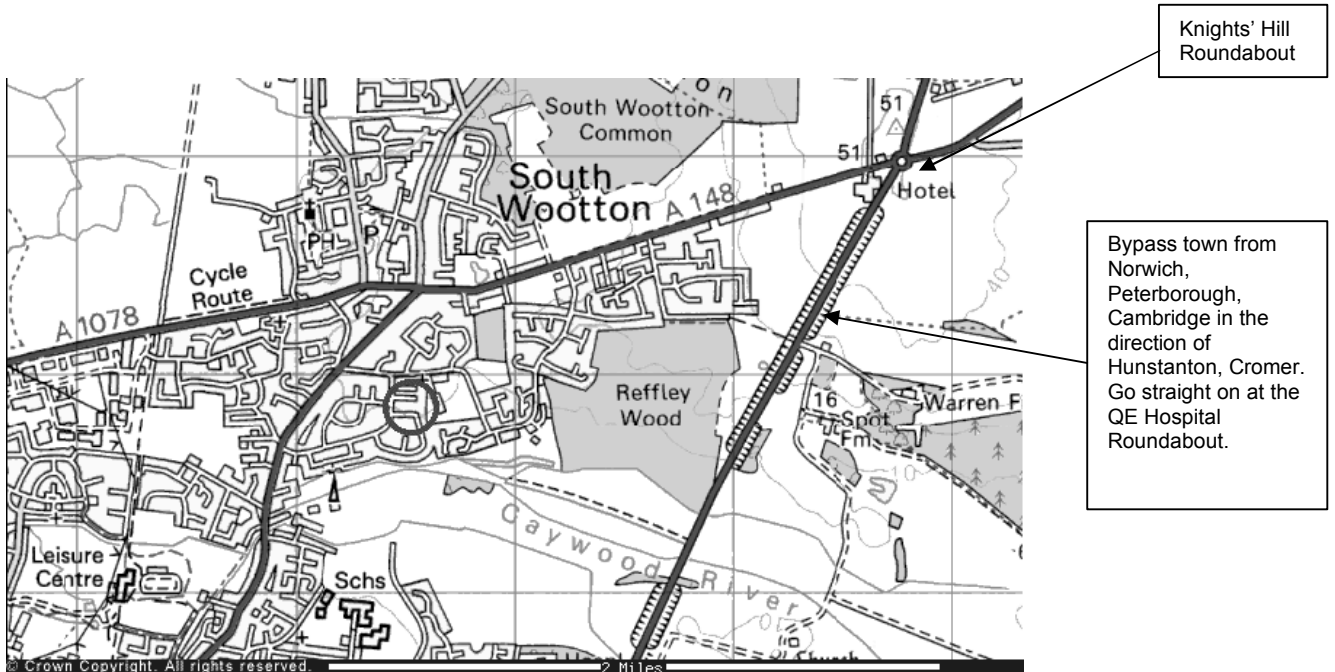

Directions to Connections Counselling Ltd
8 Grafton Road, King's Lynn PE30 3HA
01553 673628

Visitors to **Connections Counselling** arriving on the A47, A10 or A17 by-pass the town by taking the A149, following the signs for Hunstanton. If you are arriving on the A148, follow the directions from the Knights' Hill roundabout.

1. At the Queen Elizabeth II Hospital Roundabout do NOT turn left into King's Lynn, but continue in the direction of Hunstanton, Cromer.
2. At the Knights' Hill Hotel Roundabout follow signs to King's Lynn on the A148.
3. After about one mile you will come to a set of traffic lights. Turn left into Wootton Road (in the Gaywood direction).
4. Take the first left off Wootton Road (after about a quarter of a mile) into Reffley Lane.
5. Then take the first right (into Fenland Road) and the third left and you will be in Grafton Road.